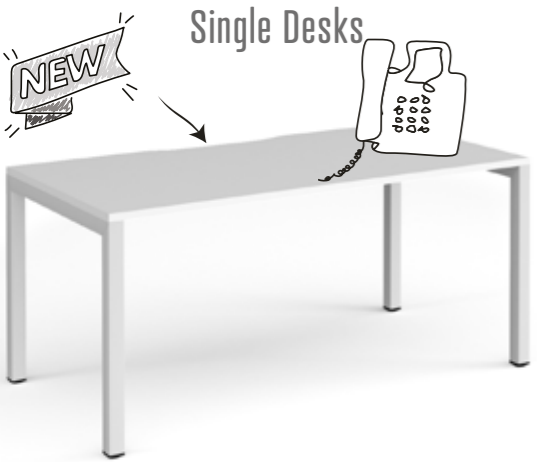

W:800mm x D:470mm with shelves

Cupboards

CODE	HEIGHT	SHELVES
R740D	740mm	1
R1090D	1090mm	2
R1440D	1440mm	3
R1790D	1790mm	4
R2140D	2140mm	5

W:800mm x D:470mm with shelves

Single Desks

CODE	WIDTH	DEPTH	HEIGHT
SCO128	1200mm	800mm	725mm
SCO148	1400mm	800mm	725mm
SCO168	1600mm	800mm	725mm

Single straight desks 800mm deep with with scalloped top
Rectangular steel framework in black,silver or white. Excellent strength & stability

Cable Trays

CODE	USAGE	W	D	H
WBO800-S	Fits 1000 wide desk	800	200	100
WBO1000-S	Fits 1200 wide desk	1000	200	100
WBO1200-S	Fits 1400 wide desk	1200	200	100
WBO1400-S	Fits 1600 wide desk	1400	200	100