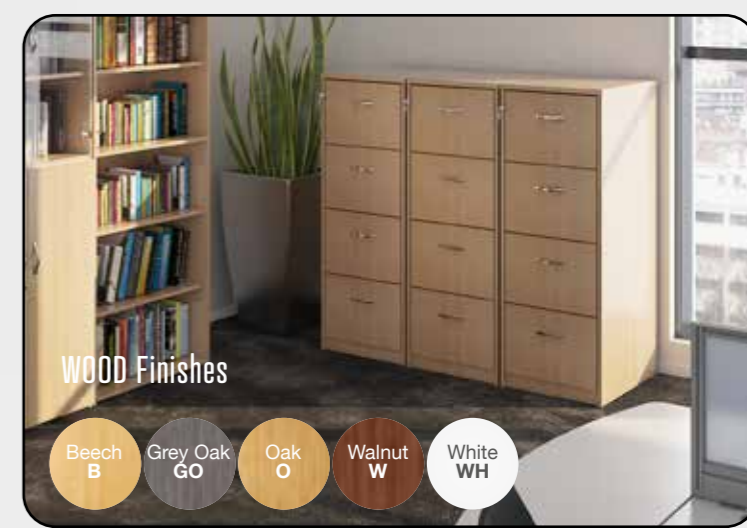

WOODEN STORAGE

WOOD Finishes

- Beech B
- Grey Oak GO
- Oak O
- Walnut W
- White WH

Back-to-Back Desks

CODE	WIDTH	DEPTH	HEIGHT
SCO1216	1200mm	1600mm	725mm
SCO1416	1400mm	1600mm	725mm
SCO1616	1600mm	1600mm	725mm