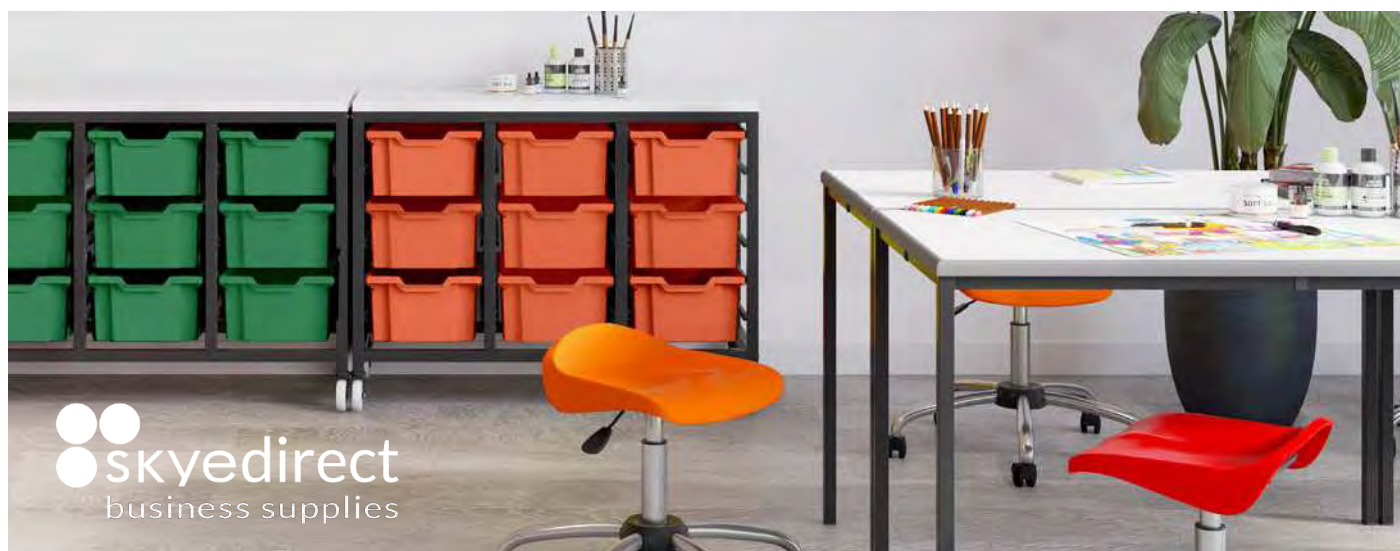

## Tray colour swatches

- Stocked in Royal Blue
- Trays available in 9 colours, please contact our sales team for more details

skyedirect  
business supplies