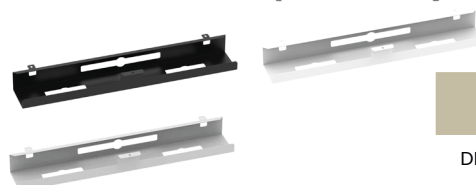

Air Universal Deep Cable Tray

3 COLOUR OPTIONS

3 COLOUR OPTIONS

CODE	DESCRIPTION
HASC12BB	1200 x 800 SCREEN
HASC14BB	1400 x 800 SCREEN
HASC16BB	1600 x 800 SCREEN
HASC18BB	1800 x 800 SCREEN

CABLE TRAYS	
CODE	COLOUR
DD-HACTWHT	WHITE
DD-HACTSILV	SILVER
DD-HACTBLK	BLACK