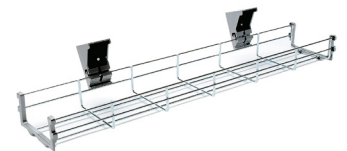

CABLE BASKETS

CODE	DESCRIPTION
DD-ICB800SLV	IMPULSE 800 MM CABLE BASKET SILVER
DD-ICB10SILV	IMPULSE 1000 MM CABLE BASKET SILVER
DD-ICB12SLV	IMPULSE 1200 MM CABLE BASKET SILVER
DD-ICB14SLV	IMPULSE 1400 MM CABLE BASKET SILVER
DD-ICB16SLV	IMPULSE 1600 MM CABLE BASKET SILVER